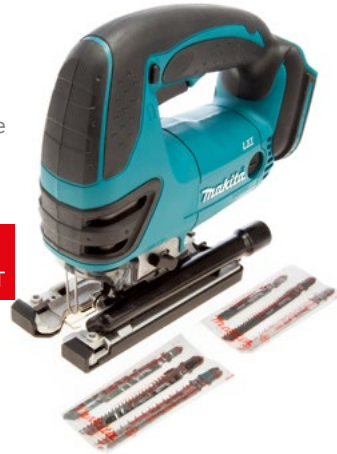

**£499.00**  
£598.80 inc. VAT

**DJR186Z 18V LXT RECIPROCATING SAW (BODY ONLY)**

An efficient reciprocating saw for spark-free cutting of metal and demolition work. Stroke length of 32 mm and stroke rate of 0 – 2 800 min<sup>-1</sup> with continuous control from the switch. Quick-release blade attachment.

**£99.00**  
£118.80 inc. VAT

**DJV180ZX 18V LXT BODY GRIP JIGSAW & 12 BLADES (BODY ONLY)**

An efficient saw with three-stage pendulum action and tool-less blade change. Engine speed can be adjusted between 0 and 2,600 min<sup>-1</sup> from a switch to suit the material. A stroke length of 26 mm and cutting capacity of 135 mm in wood and 10 mm in steel.